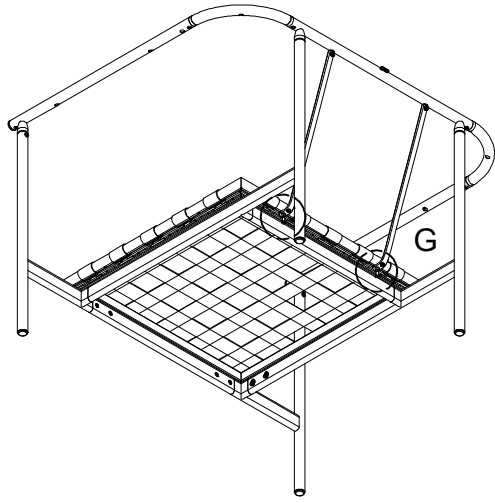

Around DS End (Aluminium Arm)

"LHF" 1ARODELA.02 (White) & 1ARODELA.14 (Forge Grey)
"RHF" 1ARODERA.14 (White) & 1ARODERA.14 (Forge Grey)

15 Assembly Back Slats

1571 SCREW - S/S - SKT CSK M6 x 16