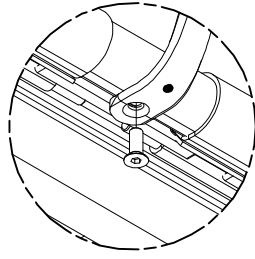

Detail G

1571 SCREW - S/S - SKT CSK M6 x 16