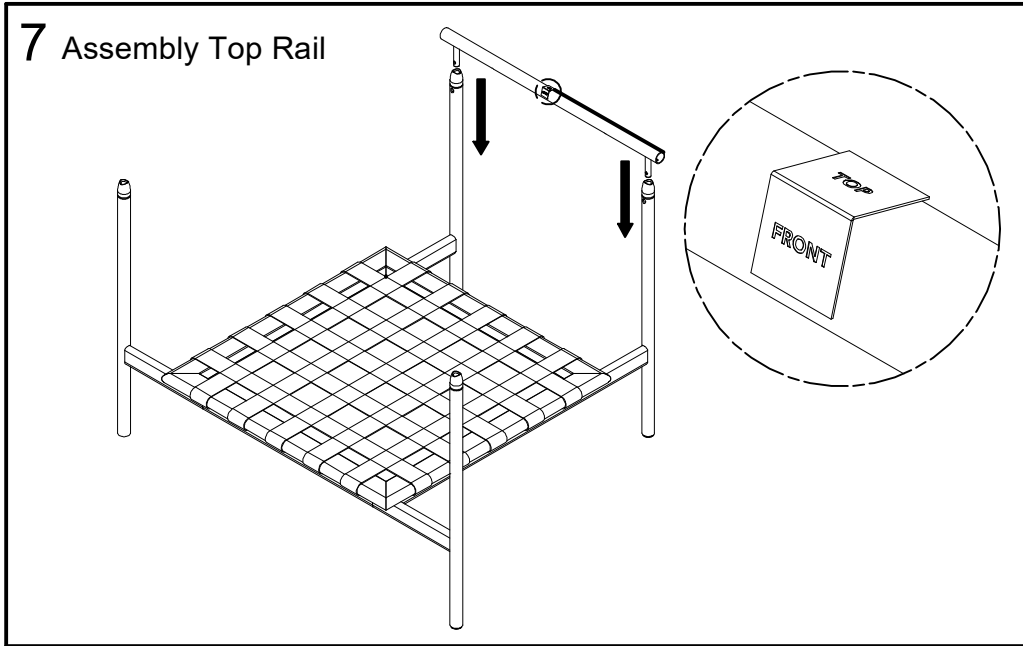

Around DS End (Aluminium Arm)

"LHF" 1ARODELA.02 (White) & 1ARODELA.14 (Forge Grey)
"RHF" 1ARODERA.14 (White) & 1ARODERA.14 (Forge Grey)