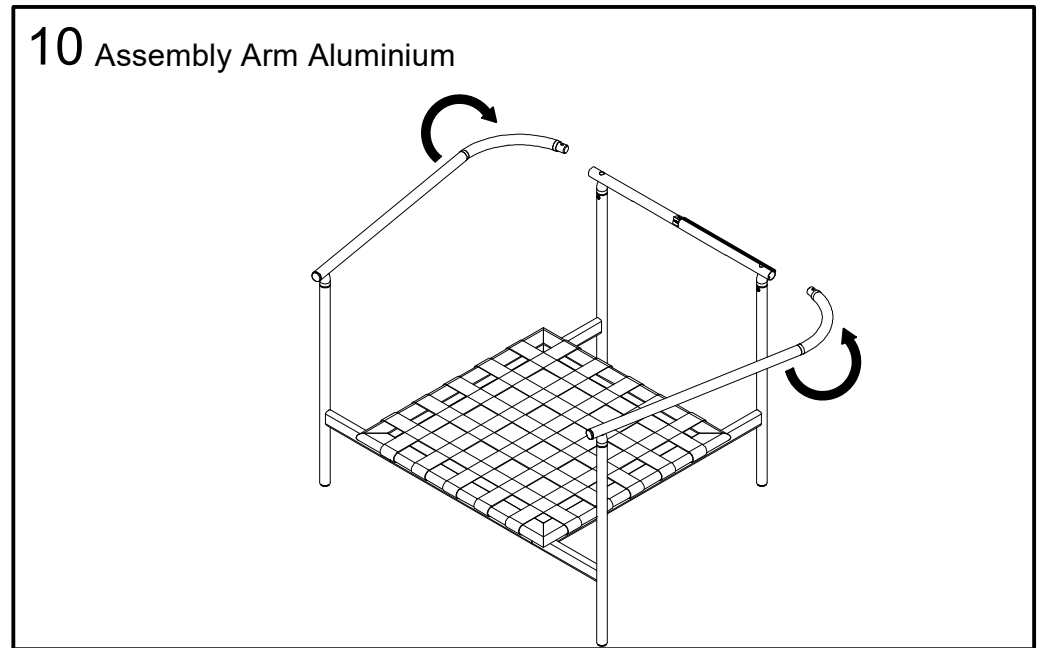

Around DS End (Aluminium Arm)

"LHF" 1ARODELA.02 (White) & 1ARODELA.14 (Forge Grey)
"RHF" 1ARODERA.14 (White) & 1ARODERA.14 (Forge Grey)