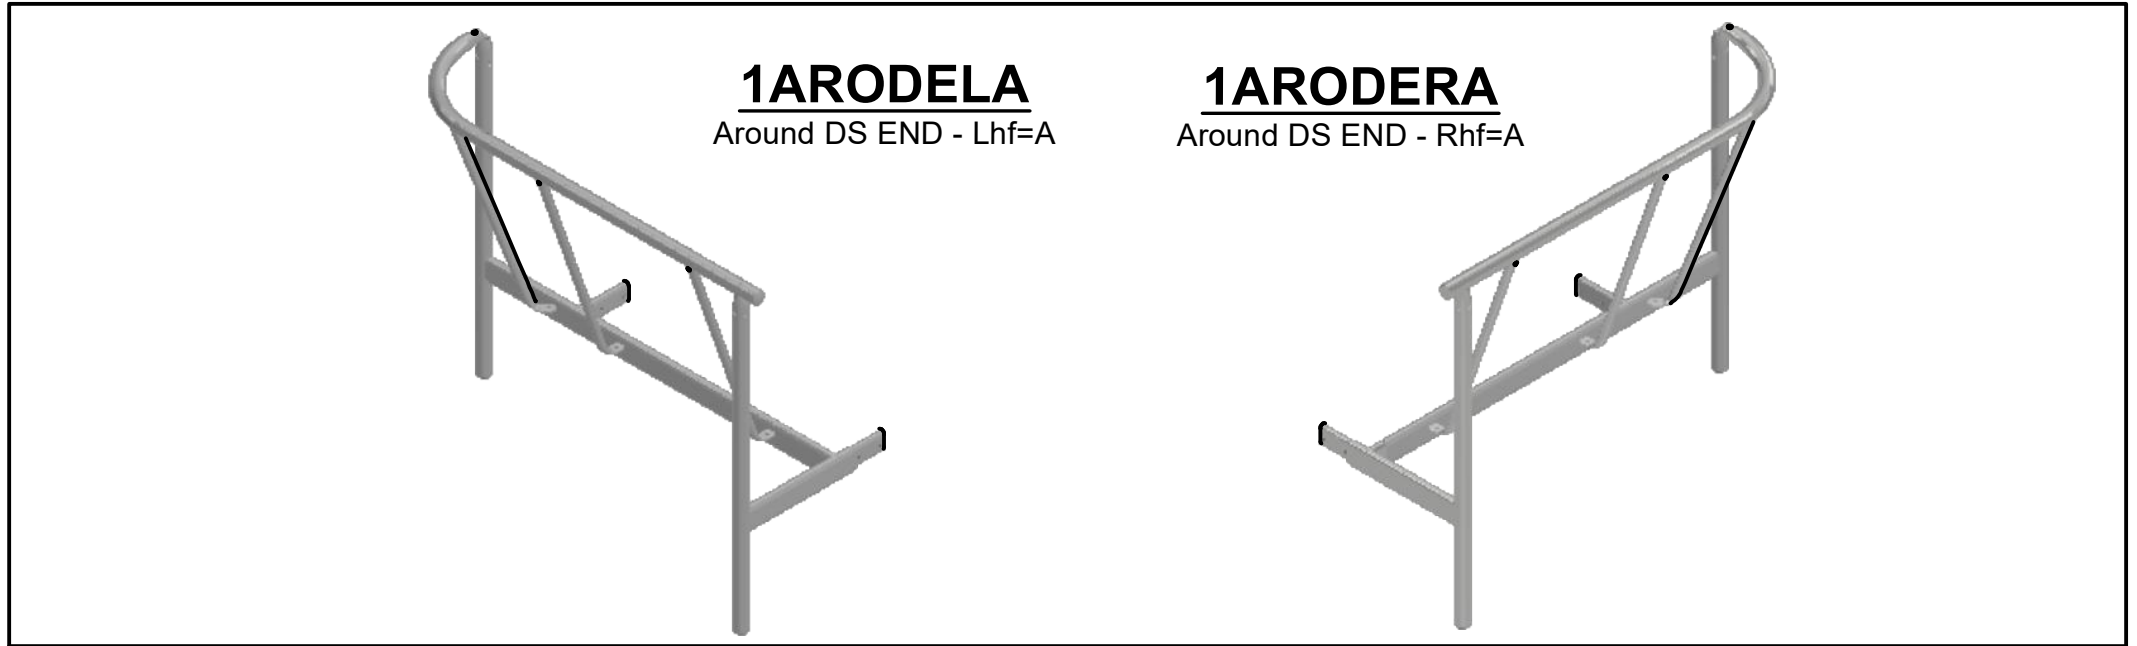

# Around DS End ( Aluminium Arm )

"LHF" 1ARODELA.02 (White) & 1ARODELA.14 (Forge Grey)  
 "RHF" 1ARODERA.14 (White) & 1ARODERA.14 (Forge Grey)

**1 Skin Pack**

Material List			
1	1571	SCREW - S/S - SKT CSK M6 x 16	9
2	2955	SCREW - S/S - POZ RSD M6 x 16	3
3	3057	ALLEN KEY - 4	1

**3 Assembly Front Leg and Back Leg**

1571	SCREW - S/S - SKT CSK M6 x 16
------	-------------------------------

**5 Assembly End Section and Seat Frame**

1571	SCREW - S/S - SKT CSK M6 x 16
------	-------------------------------