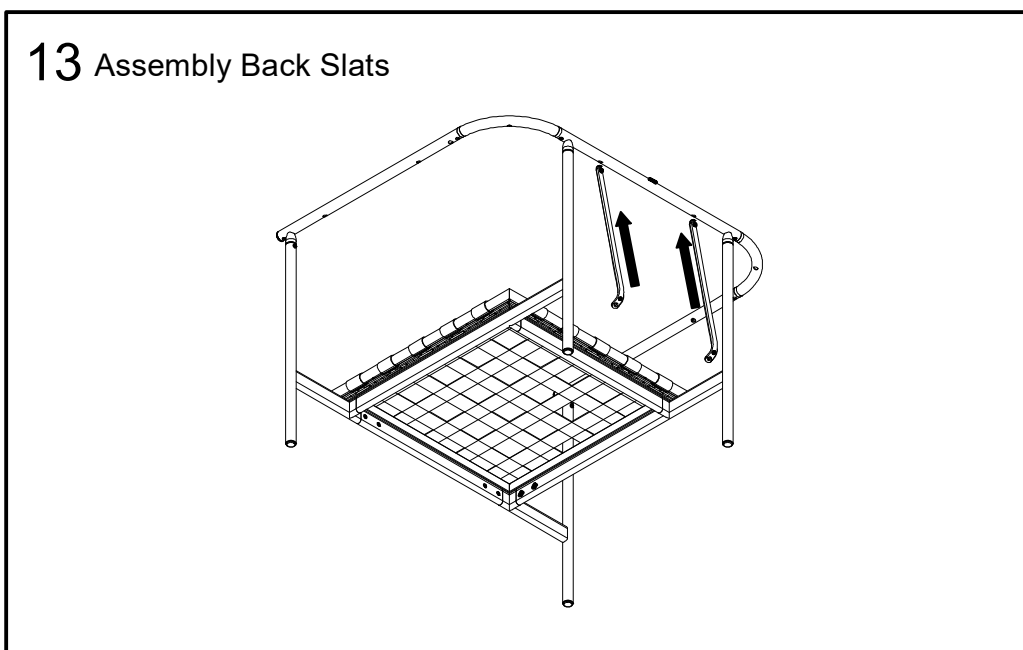

Around DS End (Aluminium Arm)

"LHF" 1ARODELA.02 (White) & 1ARODELA.14 (Forge Grey)
"RHF" 1ARODERA.14 (White) & 1ARODERA.14 (Forge Grey)