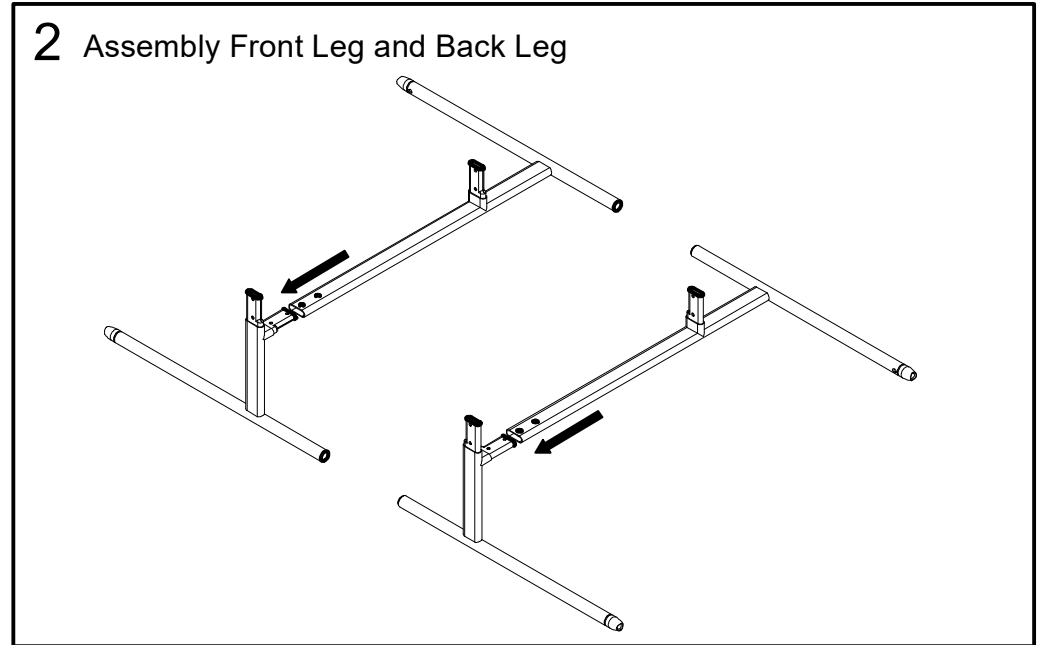

# Around DS End ( Aluminium Arm )

"LHF" 1ARODELA.02 (White) & 1ARODELA.14 (Forge Grey)  
 "RHF" 1ARODERA.14 (White) & 1ARODERA.14 (Forge Grey)

**1 Skin Pack**

Material List			
1	1571	SCREW - S/S - SKT CSK M6 x 16	9
2	2955	SCREW - S/S - POZ RSD M6 x 16	3
3	3057	ALLEN KEY - 4	1

**3 Assembly Front Leg and Back Leg**

1571	SCREW - S/S - SKT CSK M6 x 16
------	-------------------------------

**5 Assembly End Section and Seat Frame**

1571	SCREW - S/S - SKT CSK M6 x 16
------	-------------------------------