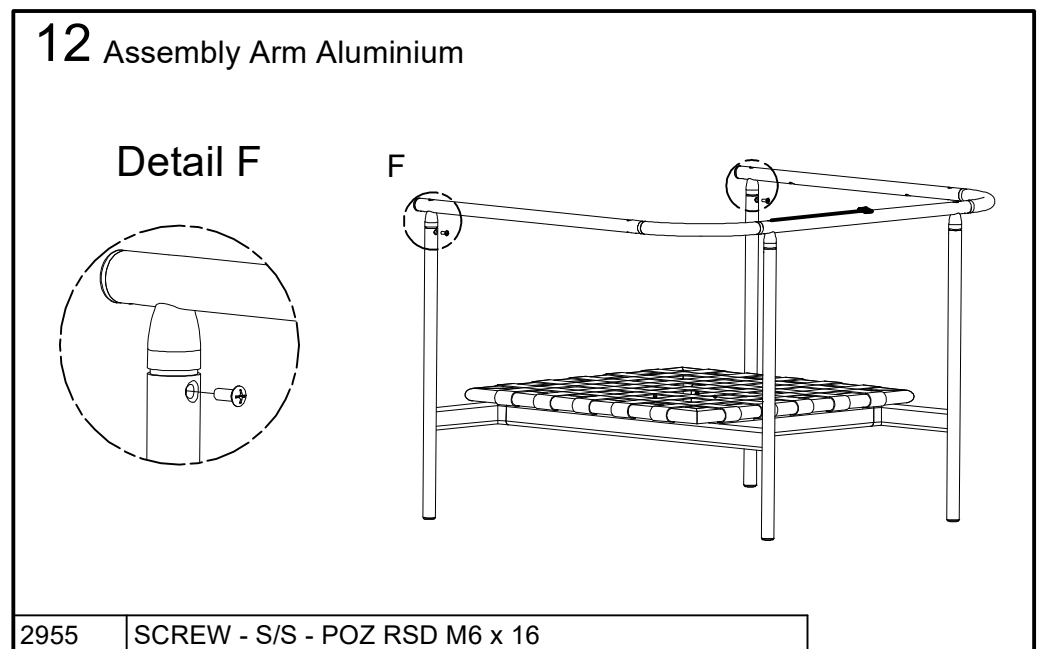

Around DS End (Aluminium Arm)

"LHF" 1ARODELA.02 (White) & 1ARODELA.14 (Forge Grey)
"RHF" 1ARODERA.14 (White) & 1ARODERA.14 (Forge Grey)