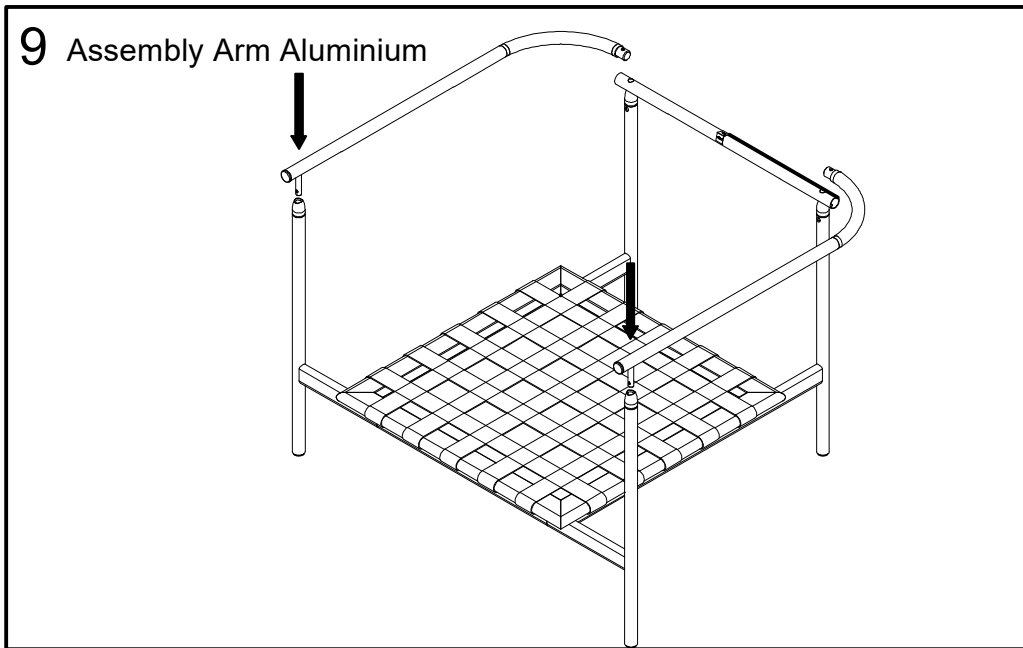

Around DS End (Aluminium Arm)

"LHF" 1ARODELA.02 (White) & 1ARODELA.14 (Forge Grey)
"RHF" 1ARODERA.14 (White) & 1ARODERA.14 (Forge Grey)