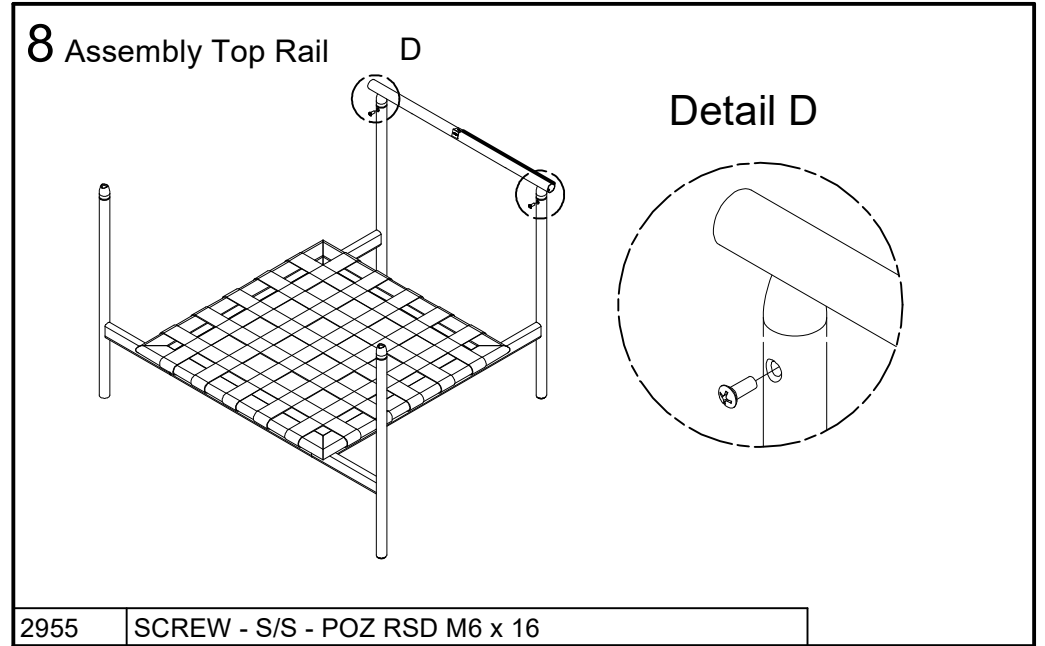

Around DS End (Aluminium Arm)

"LHF" 1ARODELA.02 (White) & 1ARODELA.14 (Forge Grey)
"RHF" 1ARODERA.14 (White) & 1ARODERA.14 (Forge Grey)