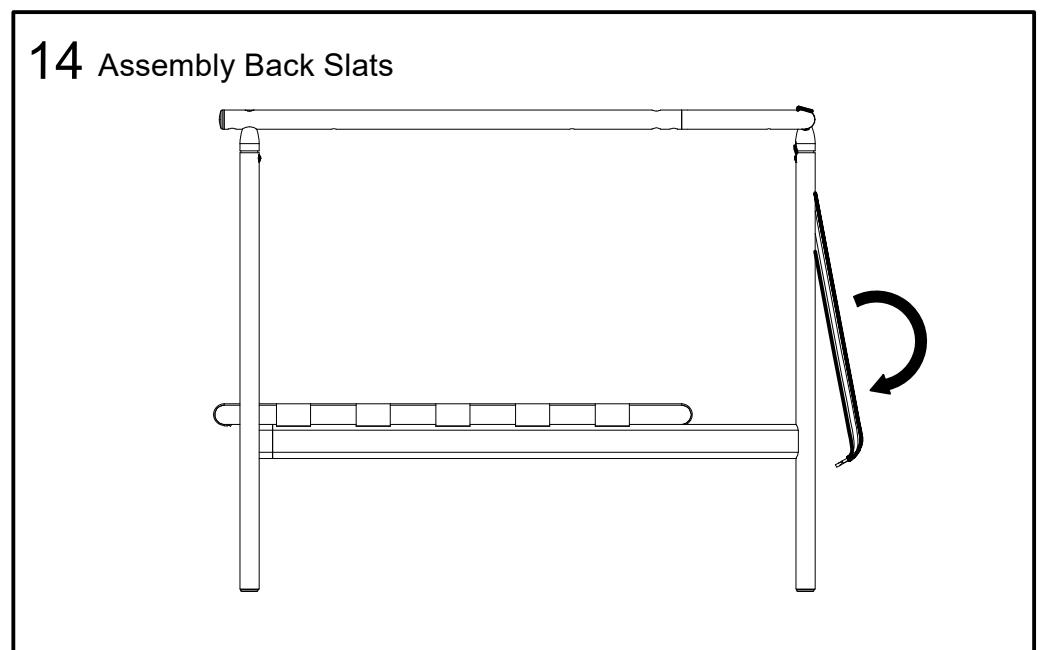

Around DS End (Aluminium Arm)

"LHF" 1ARODELA.02 (White) & 1ARODELA.14 (Forge Grey)
"RHF" 1ARODERA.14 (White) & 1ARODERA.14 (Forge Grey)