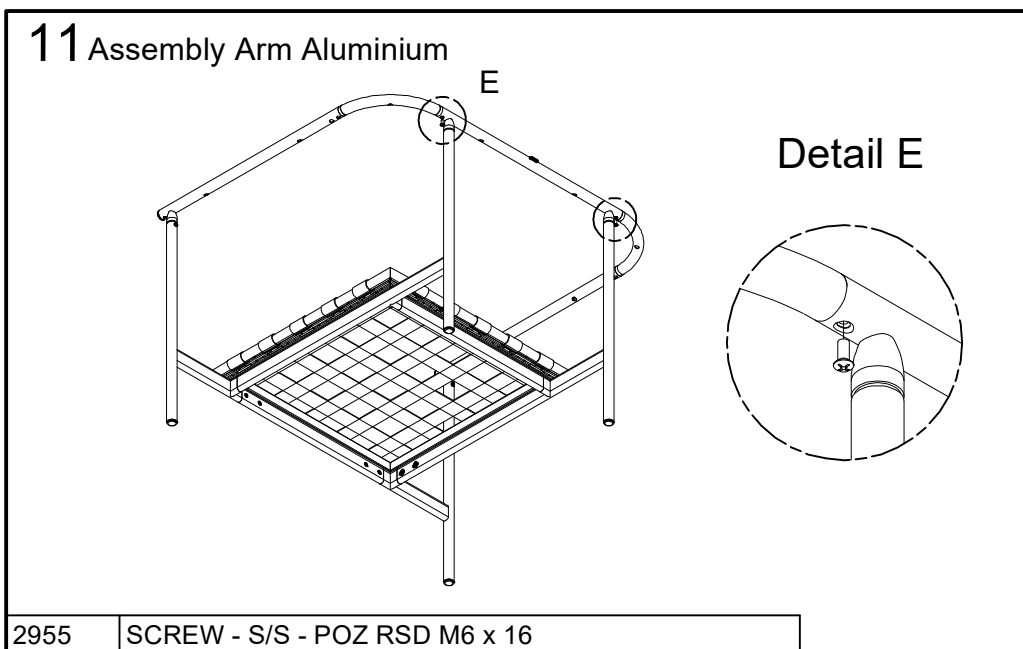

Around DS End (Aluminium Arm)

"LHF" 1ARODELA.02 (White) & 1ARODELA.14 (Forge Grey)
"RHF" 1ARODERA.14 (White) & 1ARODERA.14 (Forge Grey)